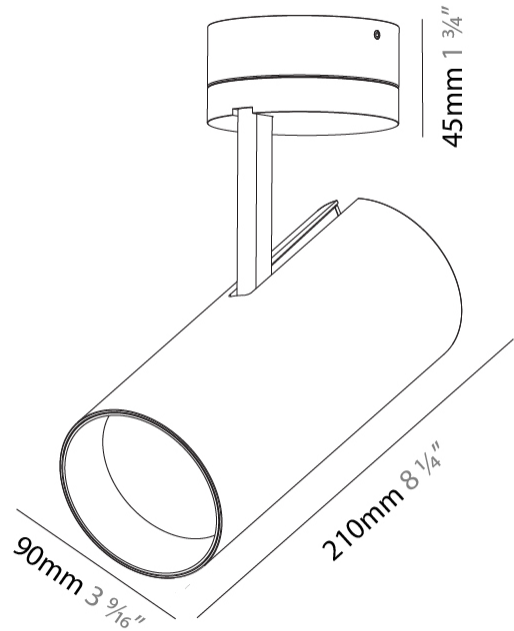

GENERAL

Series: Imagine
Subseries: Imagine 90
Brand: Prolicht
Division: Architectural
Mounting Type: Surface
Mounting Location: Ceiling
Subcategory: Spots

PHYSICAL

Shape: Round
Diameter (mm): 90
Diameter (in): 3 9/16
Height (mm): 210
Height (in): 8 1/4
Max. Overall Height (mm): 255
Max. Overall Height (in): 10 1/16
Light Distribution: Adjustable / Direct
Weight (kg): 1.184
Weight (lbs): 2.60
Fixture Finish: SSR / BKV / CWI / CRY / HAB / LAG / UFT / ITA / RUA / RUR / MIC / FTG / MYG / TWT / LOD / PUS / FRO / FUP / KIA / POP / BLS / SPG / MEY / GOH / GUM / CHC / COM / ABZ / JAG / OBR / MOS / ROR
Fixture Material: Aluminum Die Cast

ELECTRICAL

Lamp Type: LED (Zhaga Standard)
Input Wattage (W): 13.2 / 16.5
Total Output Wattage (W): 12 / 15
Dimming: Tri-Mode (Non-Dimming and Phase Dimming (120Vac only) and 0-10V Dimming)
Driver Included: Yes
Driver Location: Integrated
Driver Type: Constant Current - Universal
Driver Class: Class 2
Input Voltage (V): 120 - 277
Constant Current (MA): 350

LED

Number of LEDs: 1
Color Temperature (°K): 2700 / 3000 / 3500 / 4000
Max. Delivered Lumen (lm): 830 / 930 / 1009 / 1030
CRI: >90 CRI
Lamp Life (hrs): 50000

OPTICAL

Reflector°: 10
Adjustability: Rotational 350°; Tilt 90°

RATINGS AND CERTIFICATIONS

Certified By: Certified for North American Standards
IP rating: IP20