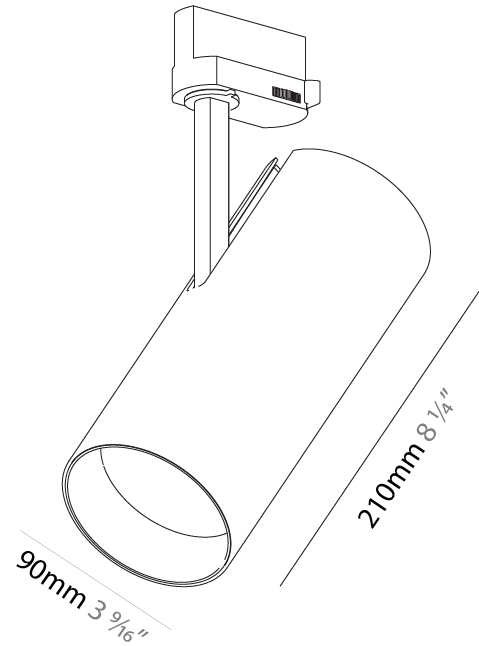

GENERAL

Series: Imagine
Subseries: Imagine 90
Brand: Prolicht
Division: Architectural
Mounting Type: Track
Mounting Location: Ceiling

PHYSICAL

Shape: Cylinder
Diameter (mm): 90
Diameter (in): 3 9/16
Height (mm): 210
Height (in): 8 1/4
Max. Overall Height (mm): 230
Max. Overall Height (in): 9 1/16
Light Distribution: Adjustable / Direct
Weight (kg): 0.903
Weight (lbs): 1.99
Fixture Finish: SSR / BKV / CWI / CRY / HAB / LAG / UFT / ITA / RUA / RUR / MIC / FTG / MYG / TWT / LOD / PUS / FRO / FUP / KIA / POP / BLS / SPG / MEY / GOH / GUM / CHC / COM / ABZ / JAG / OBR / MOS / ROR
Fixture Material: Aluminum Die Cast

ELECTRICAL

Lamp Type: LED (Zhaga Standard)
Input Wattage (W): 14
Total Output Wattage (W): 12.1
Dimming: Tri-Mode (Non-Dimming and Phase Dimming (120Vac only) and 0-10V Dimming)
Driver Included: Yes
Driver Location: Integrated
Driver Type: Constant Current - Universal
Driver Class: Class 2
Input Voltage (V): 120 - 277
Constant Current (MA): 350

LED

Number of LEDs: 1
Color Temperature (°K): 2700 / 3000 / 3500 / 4000
Max. Delivered Lumen (lm): 846 / 911 / 948 / 967
Nominal Lumen (lm): 1246 / 1342 / 1396 / 1424
CRI: >90 CRI
Lamp Life (hrs): 50000

OPTICAL

Reflector°: 6
Optic°: Lens Pack - No Lens / Linear Spread Lens / Honeycomb / Spread Lens
Adjustability: Rotational 350°; Tilt 90°

RATINGS AND CERTIFICATIONS

Certified By: Certified for North American Standards
IP rating: IP20